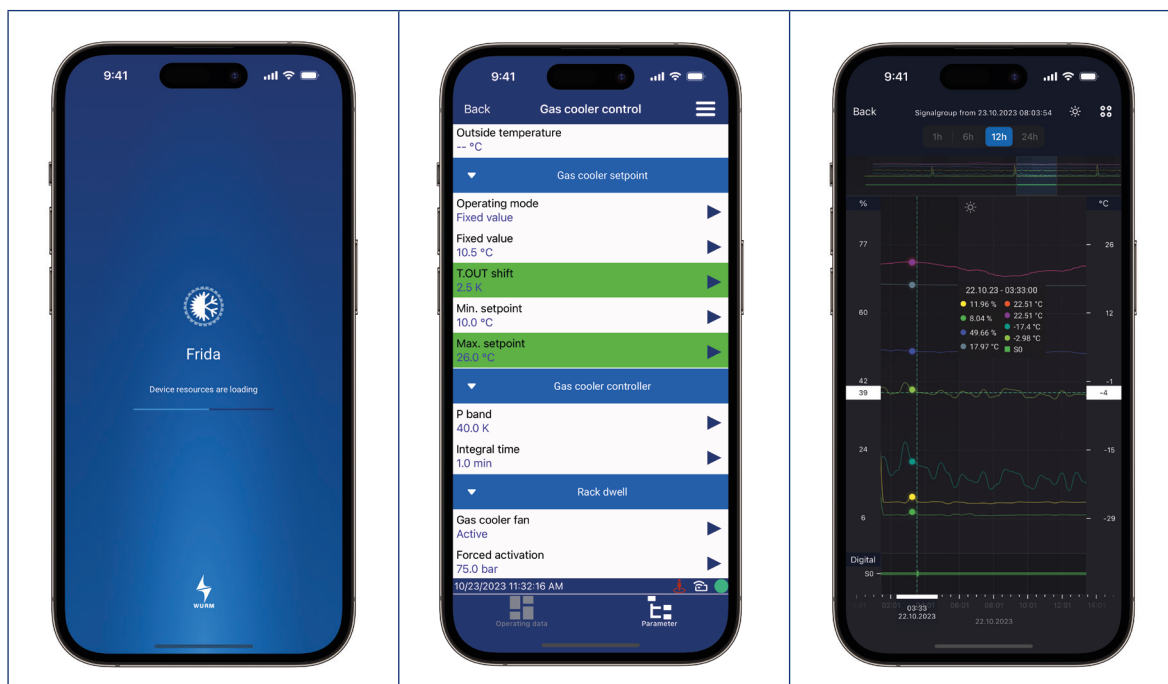

# Frida Service

## MOBILE APPLICATION FOR REMOTE ACCESS VIA BLE AND TCP/IP IN PLANT SERVICE

### Features

The most important service functions in **FRIGODATA XP** are also available in the practical **Frida App**. All devices connected to the CAN bus are shown clearly in a structured device tree. With the convenient navigation, parameter sets can be retrieved quickly and setpoints can be changed.